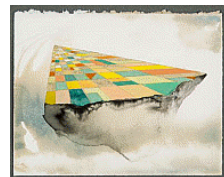

PREP 012

Caroline Bullock
Border, 2013
Cyanotype and ink on paper
Support/Overall: 8 × 10 inches (20.3 cm × 25.4 cm)
Purchase with the Antinori Fund
2015.104

Object Count: 12