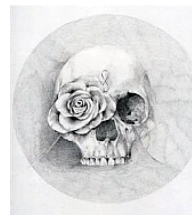

PREP 079

Sanithna Phansavanh
This Mortal Coil, 2015
Graphite on paper
11 × 11 inches
Purchase with the Antinori Fund
2015.137

Object Count: 79