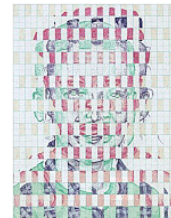

PREP 018

Chris Chambers
Untitled (finley 1989), 2012
Mixed media on paper, diptych
Framed/Mounted: 35 1/2 × 48 inches
Purchase with the Antinori Fund
2015.106a-b

Object Count: 18