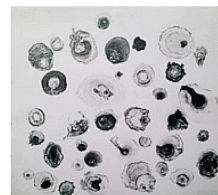

PREP 087

Kellie Romany
Study, 2015
Graphite on paper
8 1/2 × 8 inches
Purchase with the Antinori Fund
2015.139

Object Count: 86