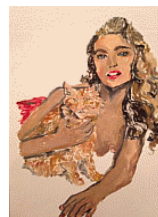

PREP 039

Heidi Graf
Untitled (For Tom Tom), 2010
Ink on paper
10 x 14 inches
Purchase with the Antinori Fund
2015.120

Object Count: 39