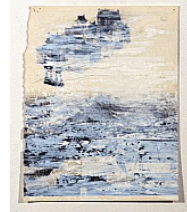

PREP 009

David Baerwalde
Empire Sea, 2014
Mixed media work on paper
8 3/4 × 11 1/4 inches
Purchase with the Lambert Fund
2014.295

Object Count: 9

PREP 010

John Beadles
Stark Tastin' Merton/Martin Toe Bone (triptych), 2013
Mixed media on paper
Support/Overall: 12 × 18 inches
Purchase with the Antinori Fund
2015.11