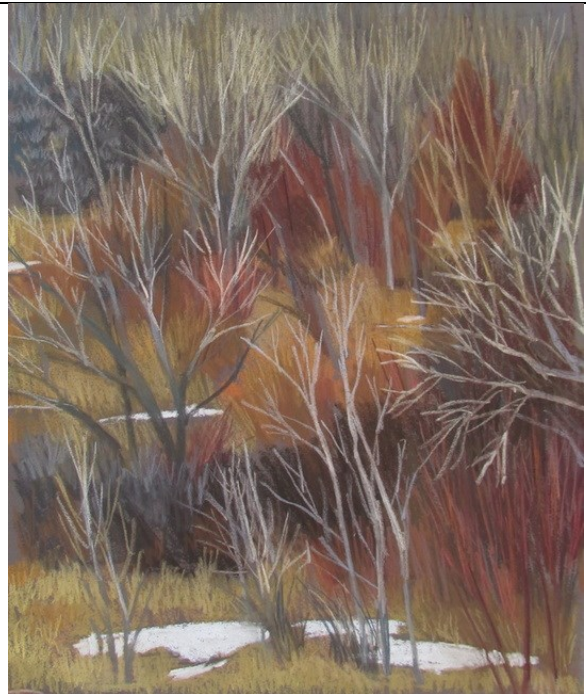

SPRING

7. *Late Spring Snow*, pastel on paper, 13 x 12 1/2 inches

20 x 19

8. *Last of the Snow, Deer Creek*, pastel on paper, 15 1/4 x 12 3/4 inches

20 1/4 x 23 1/2 framed

9.	<p><i>Just Before Dusk, Kodachrome Basin</i>, pastel on paper, 14 3/4 x 23 3/4 inches</p> <p>Framed size: 31 1/4 x 23</p>	
10.	<p><i>Megalith II</i>, pastel on paper, 23 3/4 x 38 inches</p> <p>48 x 34 1/2 framed</p>	
<p>SUMMER</p>		
11.	<p><i>Dry Hollow in June</i>, pastel on paper, 26 1/2 x 38 inches</p>	
12.	<p><i>Dry Hollow Slickrock, June</i>, pastel on paper, 26 1/2 x 38 inches.</p> <p>Framed Size: 49.5" x 38"</p>	

13.	<i>Summer Shadows, McGath</i> , pastel on paper, 8 3/4 x 12 1/2 inches	
14.	<i>Glen Canyon Wall, McGath</i> , pastel on paper, 7 x 18 1/4 inches	
15.	<i>Storm Clouds over Henrieville, McGath</i> , pastel on paper, 21 3/4 x 30 1/4 inches	
16.	<i>Hogback View, Early Morning, McGath</i> , pastel on paper, 17 3/4 x 24 inches	