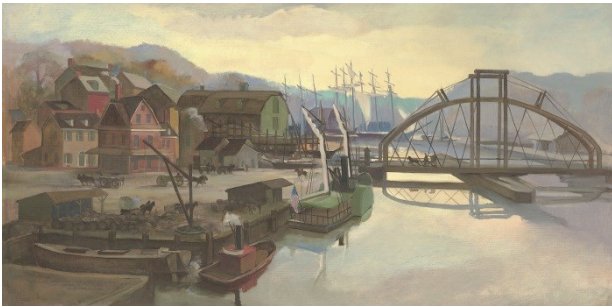

*Brandywine Creek near Chadds Ford*

Ca. 1957

Oil on canvas

Private Collection

*Brandywine Port Scene ca. 1860*

1962

Oil on canvas

Location unknown

*Wilmington Waterfront ca. 1880*

1967

Oil on canvas

Collection of David Berndt

*Walker's Mill from Breck's Lane*

1958

Oil on canvas

Collection of Becky and Steve Hill

*Venice Nightclub Scene*

1930-31

Watercolor on paper

Collection of David Berndt

*Venice Street Scene*

1934

Oil on canvas

Private Collection

*Sword Swallower*

Ca. 1956

Oil on canvas

Collection of Robert Berndt

*Van Buren Street Bridge*

Date unknown

Oil on canvas

Private Collection