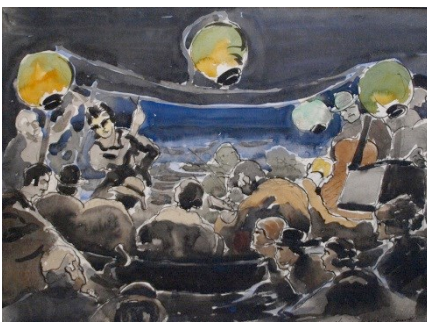

*Brandywine Creek near Chadds Ford*

Ca. 1957

Oil on canvas

Private Collection

*Brandywine Port Scene ca. 1860*

1962

Oil on canvas

Location unknown

*Wilmington Waterfront ca. 1880*

1967

Oil on canvas

Collection of David Berndt

*Walker's Mill from Breck's Lane*

1958

Oil on canvas

Collection of Becky and Steve Hill

*Venice Nightclub Scene*

1930-31

Watercolor on paper

Collection of David Berndt

*Venice Street Scene*

1934

Oil on canvas

Private Collection