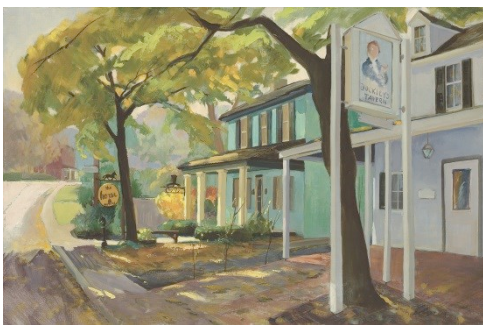

*Brandywine Creek near Chadds Ford*

Ca. 1957

Oil on canvas

Private Collection

*Brandywine Port Scene ca. 1860*

1962

Oil on canvas

Location unknown

*New Castle Boatyard*

1942

Oil on canvas

Collection of Richard Poole

*Henry Clay 1900*

1959

Oil on canvas

Collection of Holly M. Kershner

*Chester County Landscape 2*

Ca. 1935

Oil on canvas

Collection of Richard S. Cobb

*Chesapeake City Canal Scene ca. 1880*

Date unknown

Oil on canvas

Location unknown